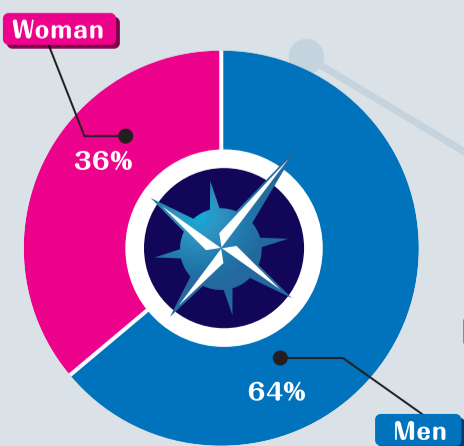

Hometown of the employees

Employee ratio

Men and Women

Age

Blood Type

Club activities during school days

In-House development and production

From proposals to design, development, testing, implementation and operation we provide system solutions with full support.