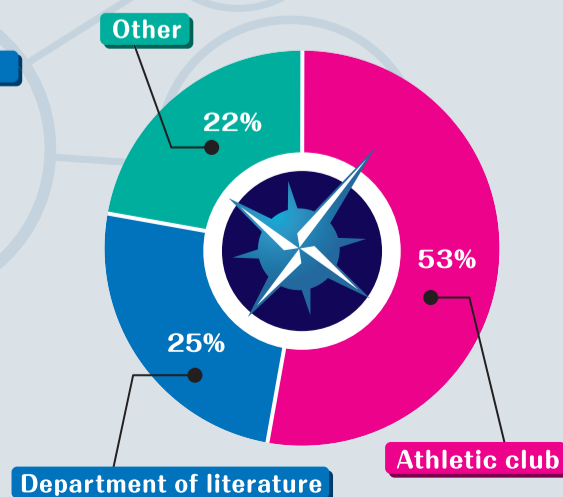

Hometown of the employees

Employee ratio

Men and Women

Age

Blood Type

Club activities during school days

In-House development and production

From proposals to design, development, testing, implementation and operation we provide system solutions with full support.