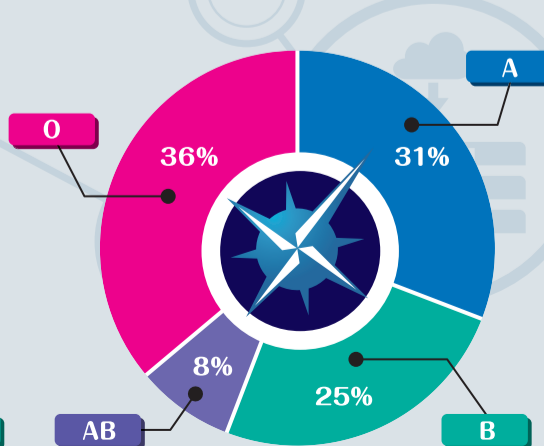

Hometown of the employees

Employee ratio

Men and Women

Age

Blood Type

Club activities during school days

In-House development and production

From proposals to design, development, testing, implementation and operation we provide system solutions with full support.