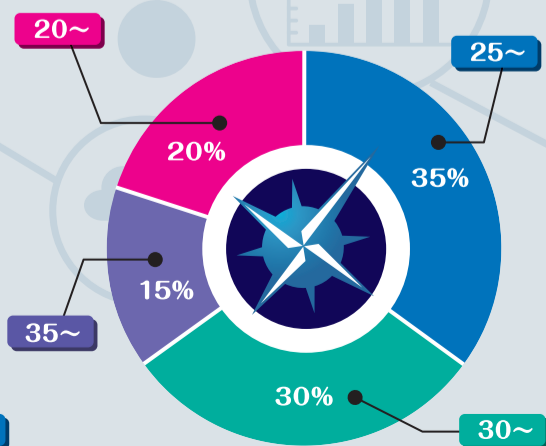

Hometown of the employees

Employee ratio

Men and Women

Age

Blood Type

Club activities during school days

In-House development and production

From proposals to design, development, testing, implementation and operation we provide system solutions with full support.